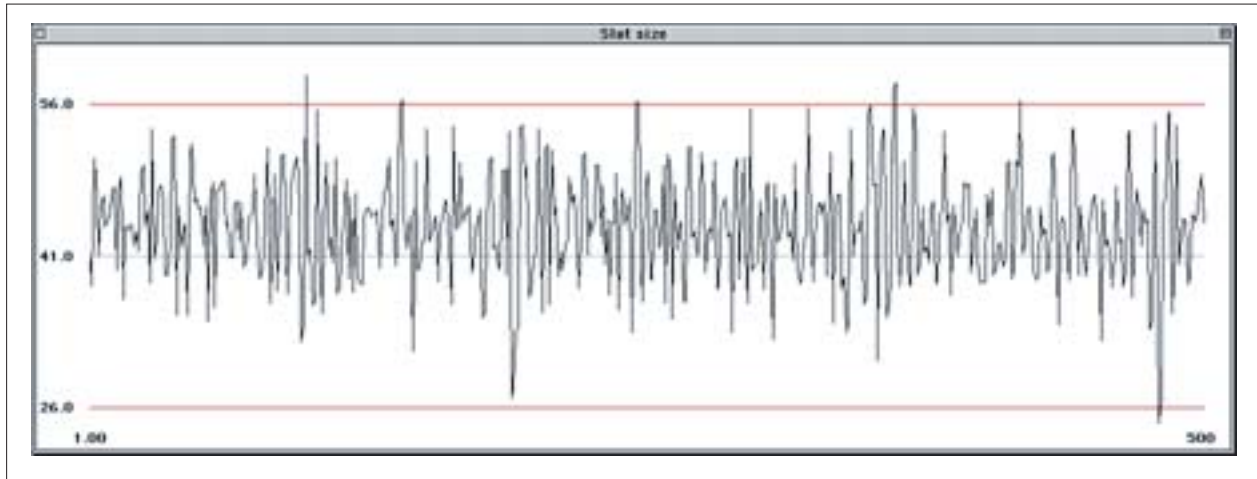

## SLOTS

inspection of slots

When installed on a manufacturing machine, the Control Panel of **SLOTS** provides the statistics about the current product in real time ...

# SLOTS

inspection of slots

... while the History Plot shows if any anomaly has occurred. The History Plot shows where the anomaly is located, and what its amplitude is.